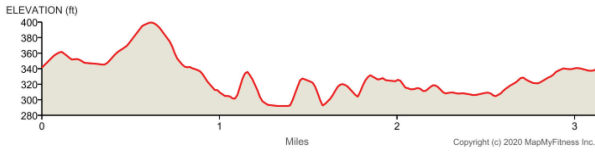

5K - 1 loop of course  
 10K - 2 loops of course  
 Water Station at mile 1.1, 2.75 on the loop

THE MALL  
 IN COLUMBIA

**Important! Due to construction in Toby's Dinner Theater Parking lot, the 2025 run course has been rerouted around the north side of Toby's. The 5K course is 3.2 miles. The 10K course remains 6.2 miles.**