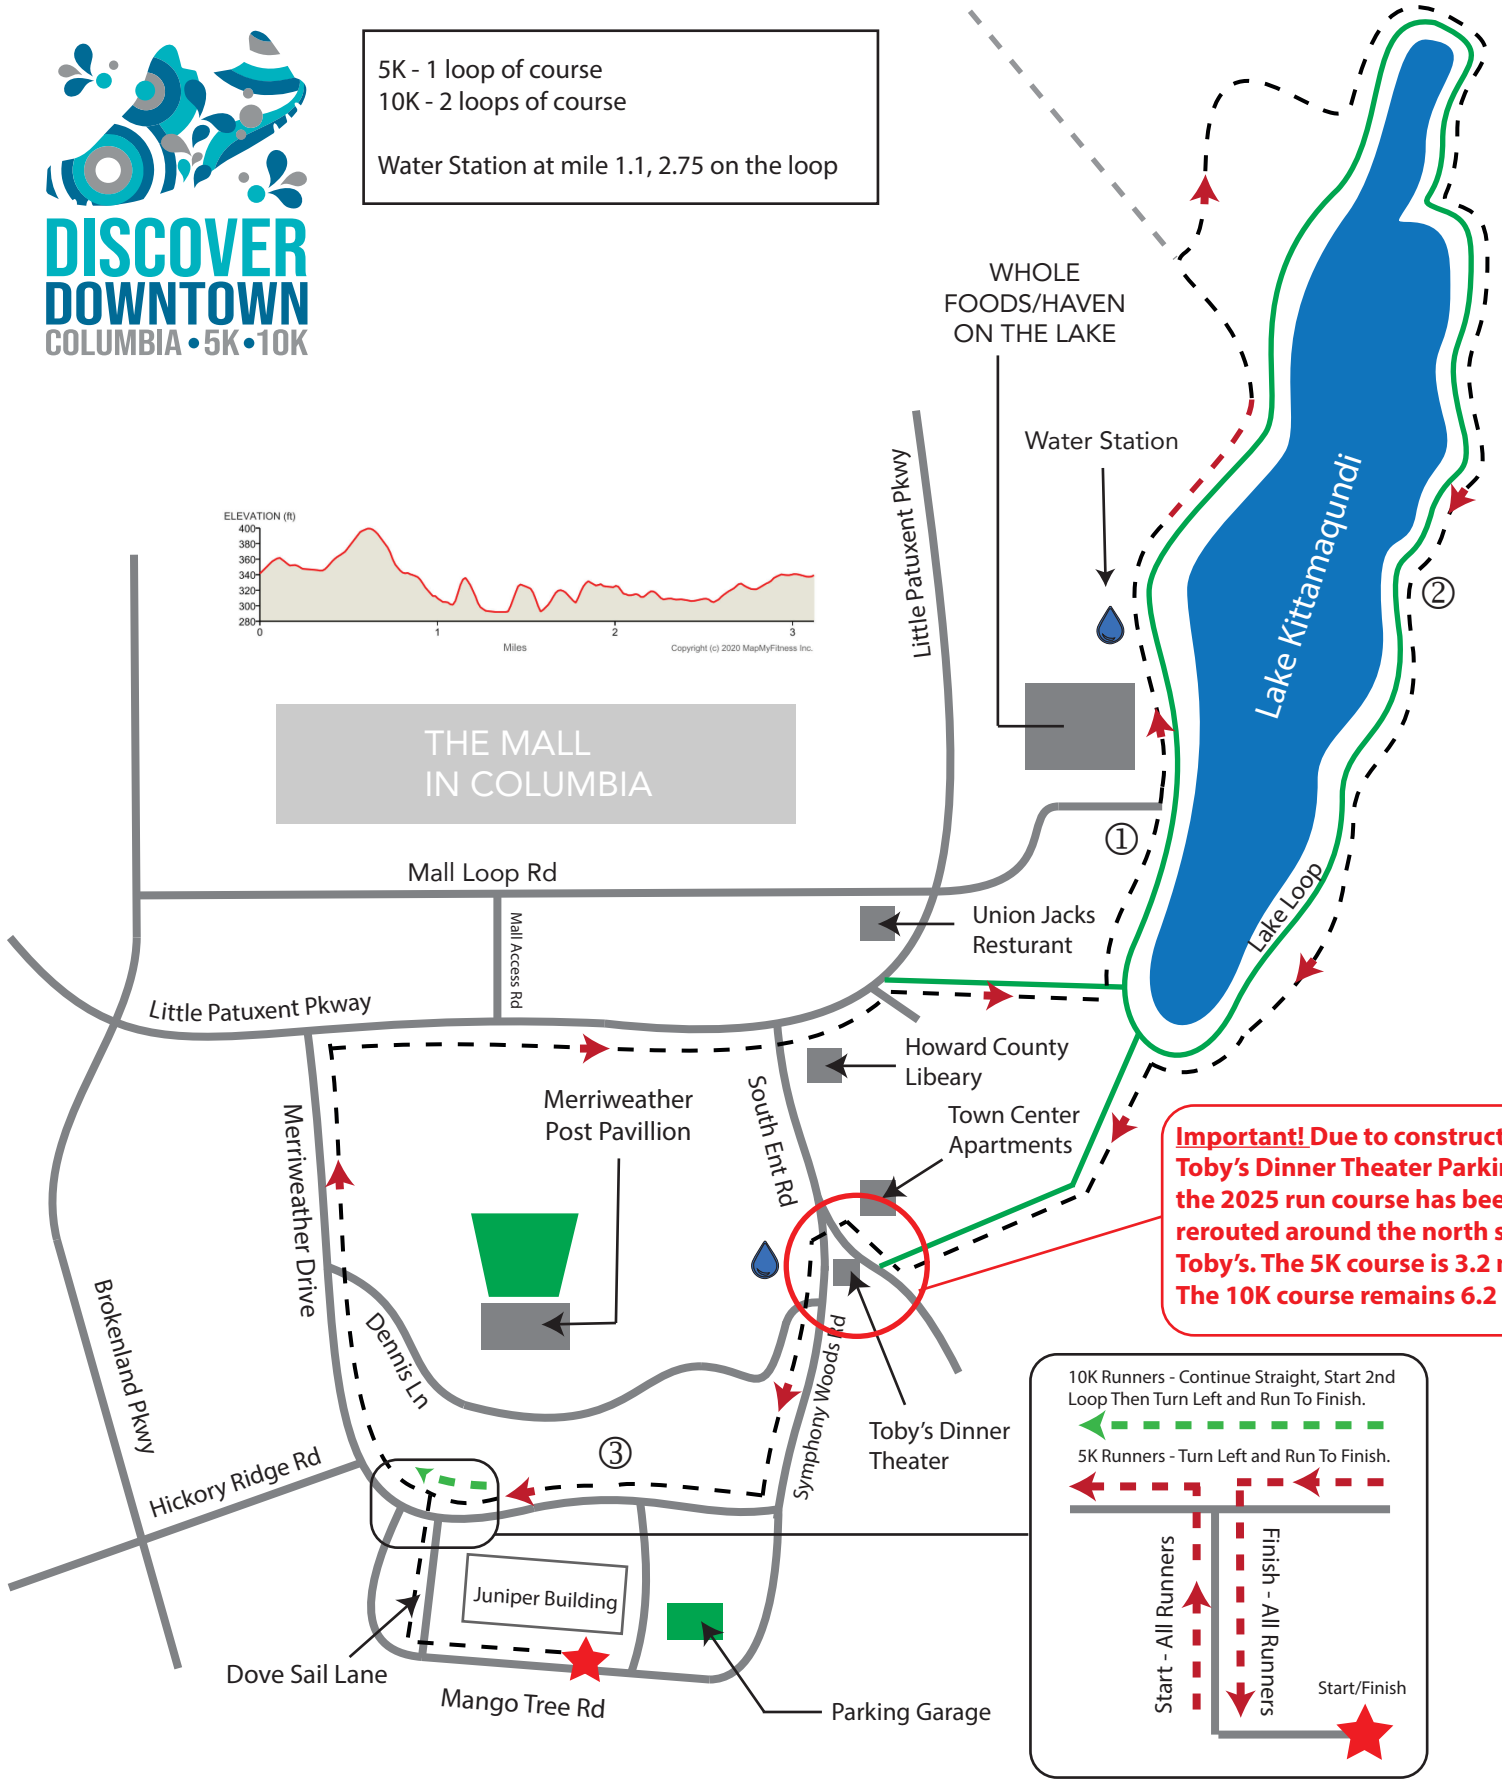

5K - 1 loop of course  
 10K - 2 loops of course  
 Water Station at mile 1.1, 2.75 on the loop

THE MALL  
 IN COLUMBIA

**Important! Due to construction in Toby's Dinner Theater Parking lot, the 2025 run course has been rerouted around the north side of Toby's. The 5K course is 3.2 miles. The 10K course remains 6.2 miles.**